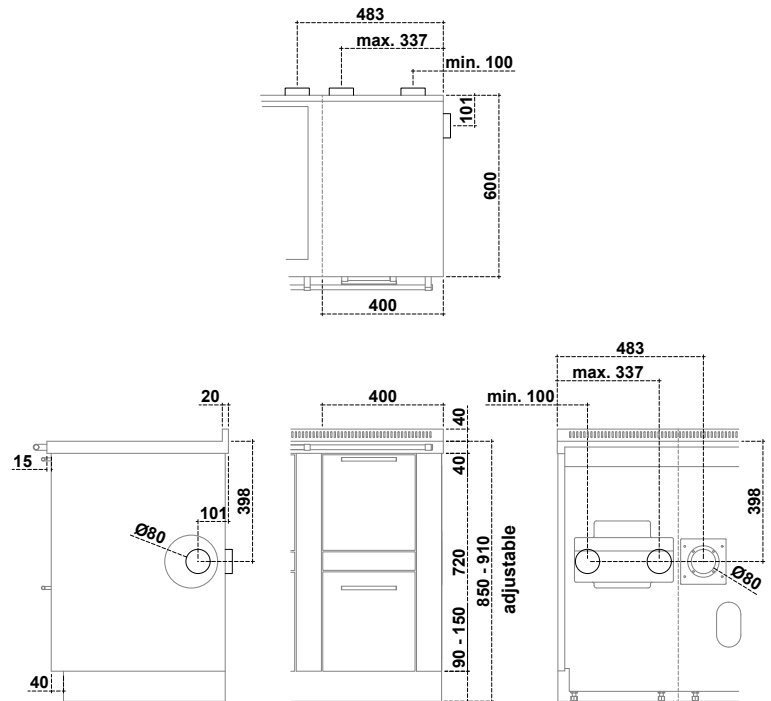

PELLET TANK

ADDITIONAL TANK PELLET

Measurements (W x D x H): 400 x 600 x 850-910 mm
 Pellet tank: 55 kg
 Can only be installed on the right

PELLET TANK
 Stainless steel

PELLET TANK
 Black F5 / Stainless steel